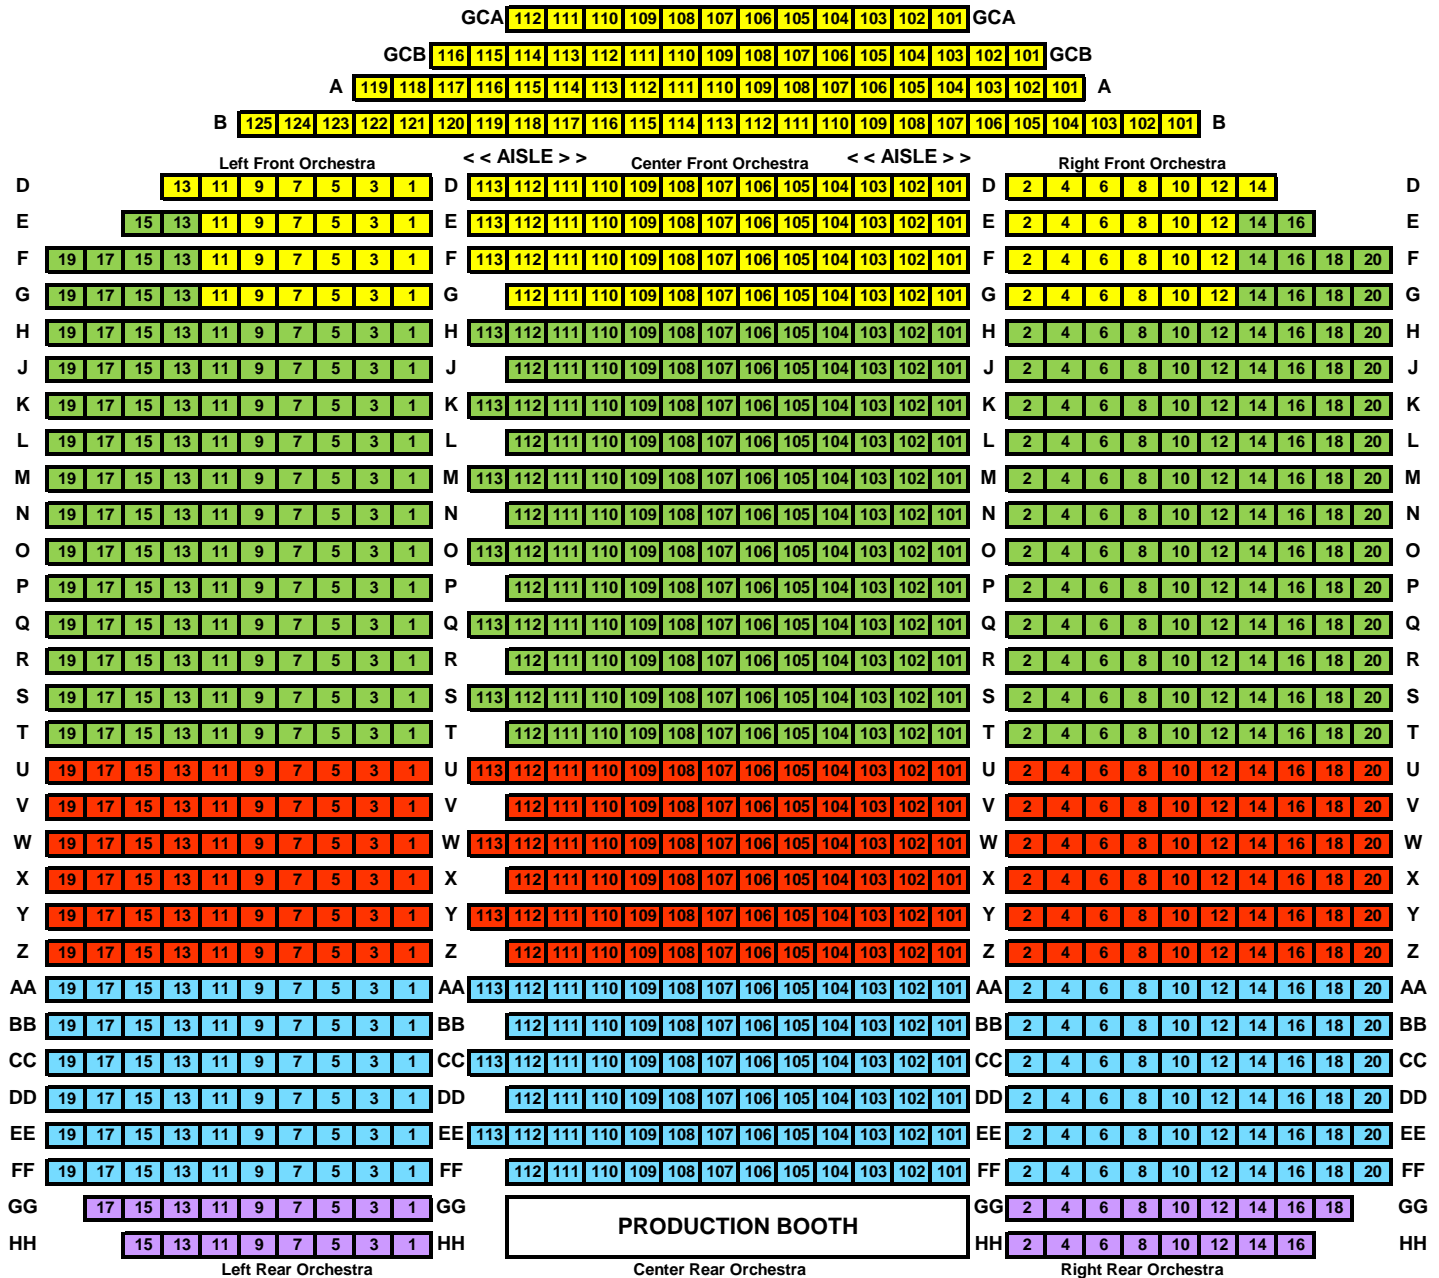

Mayo Performing Arts Center
100 South Street Morristown
Box Office: (973) 539-8008
www.mayoarts.org

	Gold Section - Orchestra Yellow Rows GCA - G and Balcony Yellow Row A
	Premium Section - Orchestra Green Rows H - T (E-G sides) and Balcony B - E center, A-B sides
	Section A - Orchestra Red Rows U - Z and Balcony Red Rows C - E sides
	Section B - Orchestra Blue Rows AA - FF and Balcony Blue Rows F - H
	Section C - Orchestra Purple Rows GG - HH and Balcony Purple Rows J - K

STAGE

Balcony overhang begins at Orchestra Row W.
Last row in Orchestra and last row in Balcony are the same distance from stage