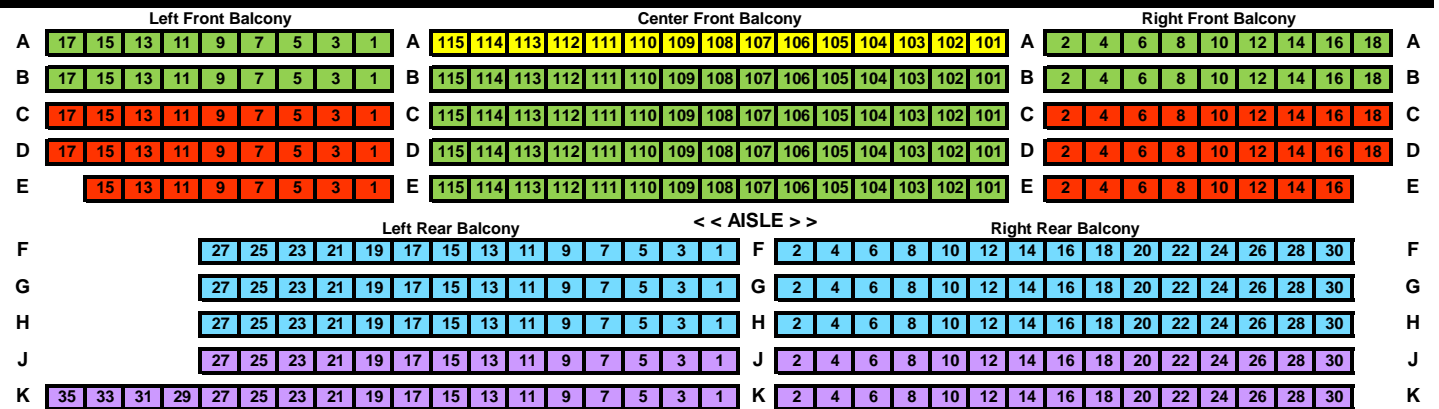

Mayo Performing Arts Center
100 South Street Morristown
Box Office: (973) 539-8008
www.mayoarts.org

	Gold Section - Orchestra Yellow Rows GCA - G and Balcony Yellow Row A
	Premium Section - Orchestra Green Rows H - T (E-G sides) and Balcony B - E center, A-B sides
	Section A - Orchestra Red Rows U - Z and Balcony Red Rows C - E sides
	Section B - Orchestra Blue Rows AA - FF and Balcony Blue Rows F - H
	Section C - Orchestra Purple Rows GG - HH and Balcony Purple Rows J - K

STAGE

Balcony overhang begins at Orchestra Row W.
Last row in Orchestra and last row in Balcony are the same distance from stage