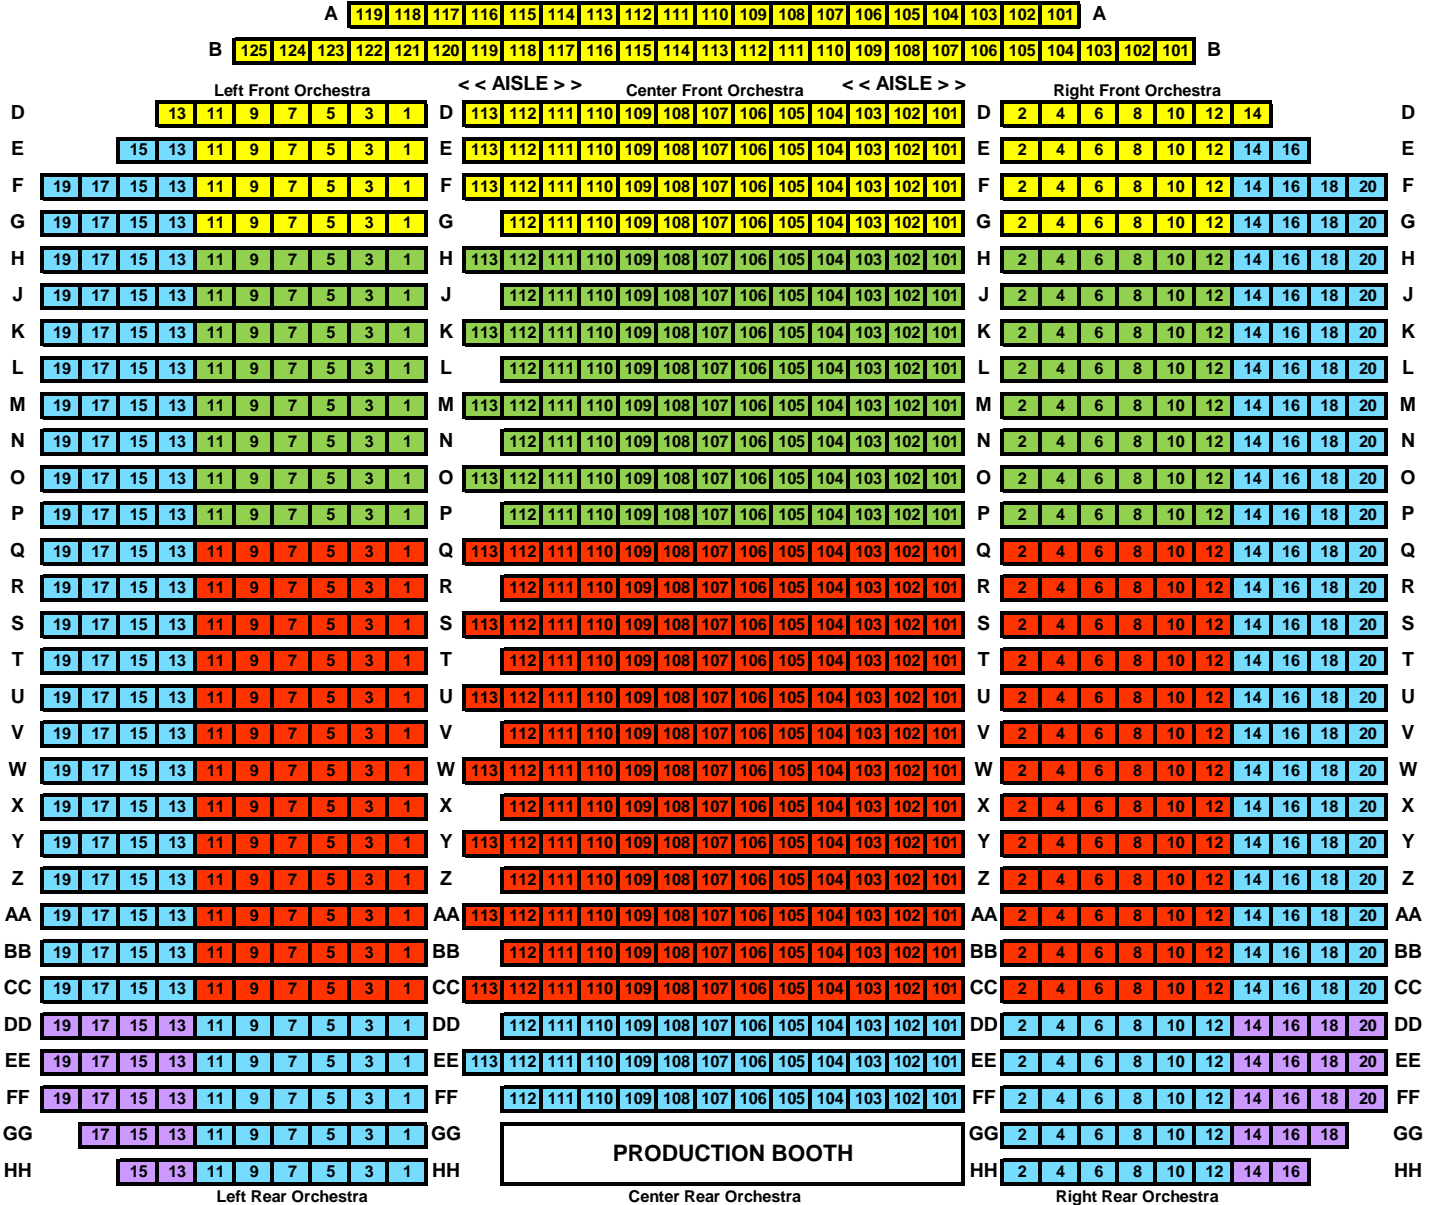

Mayo Performing Arts Center
 100 South Street Morristown
 Box Office: (973) 539-8008
www.mayoarts.org

Gold Section - Orchestra Yellow Rows	
Premium Section - Orchestra Green Rows	
Section A - Orchestra Red Rows	
Section B - Orchestra Blue Rows	
Section C - Orchestra Purple Rows	

STAGE

Orchestra Pit

Balcony overhang begins at Orchestra Row W.
 Last row in Orchestra and last row in Balcony are the same distance from stage