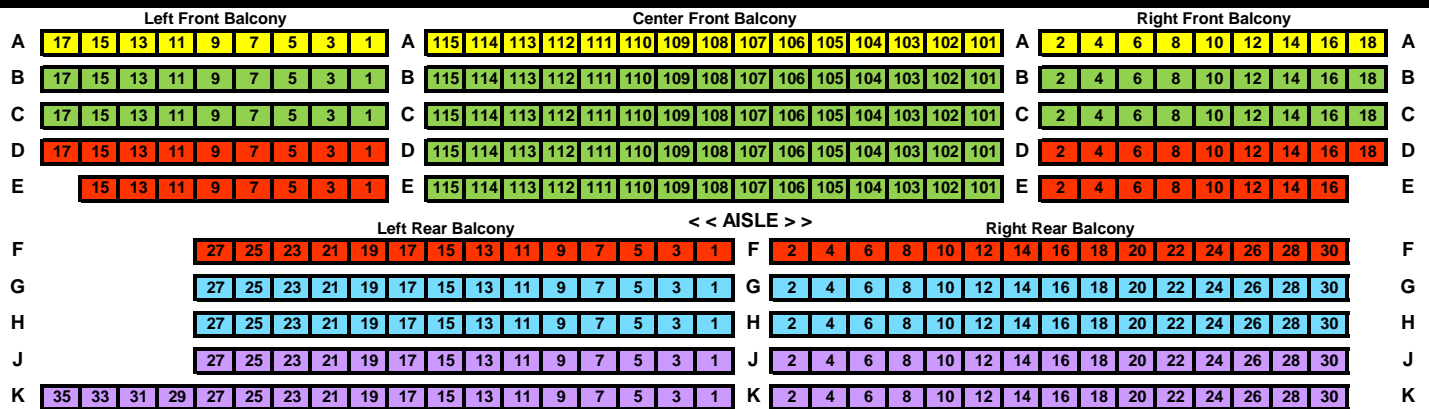

Mayo Performing Arts Center
 100 South Street Morristown
 Box Office: (973) 539-8008
www.mayoarts.org

Gold Section - Orchestra Yellow Rows	
Premium Section - Orchestra Green Rows	
Section A - Orchestra Red Rows	
Section B - Orchestra Blue Rows	
Section C - Orchestra Purple Rows	

STAGE

Orchestra Pit

Balcony overhang begins at Orchestra Row W.
 Last row in Orchestra and last row in Balcony are the same distance from stage