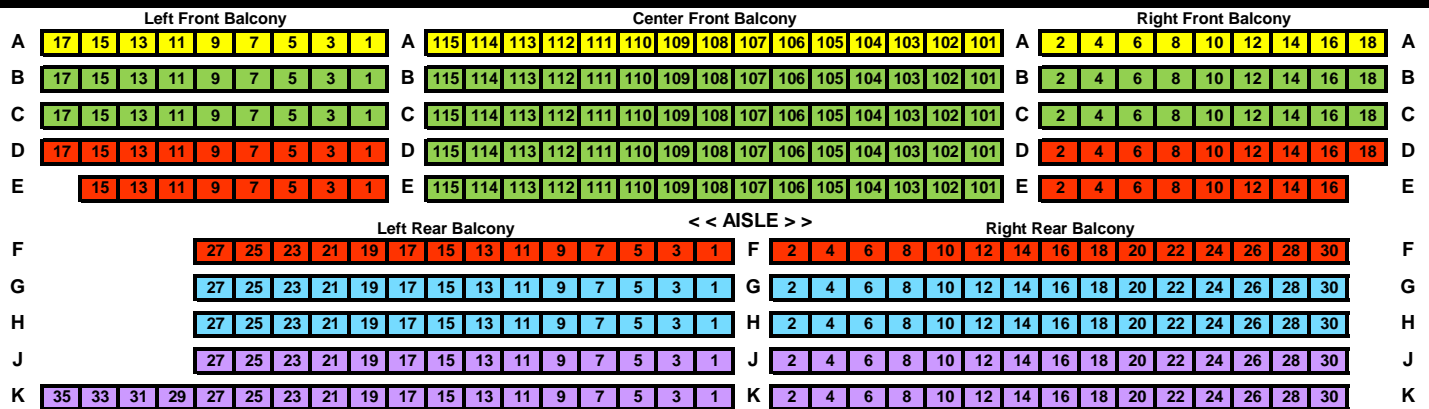

Mayo Performing Arts Center  
 100 South Street Morristown  
 Box Office: (973) 539-8008  
[www.mayoarts.org](http://www.mayoarts.org)

Gold Section - Yellow Rows	Yellow
Premium Section - Green Rows	Green
Section A - Red Rows	Red
Section B - Blue Rows	Blue
Section C - Purple Rows	Purple

**STAGE**

**Orchestra Pit**

Balcony overhang begins at Orchestra Row W.  
 Last row in Orchestra and last row in Balcony are the same distance from stage