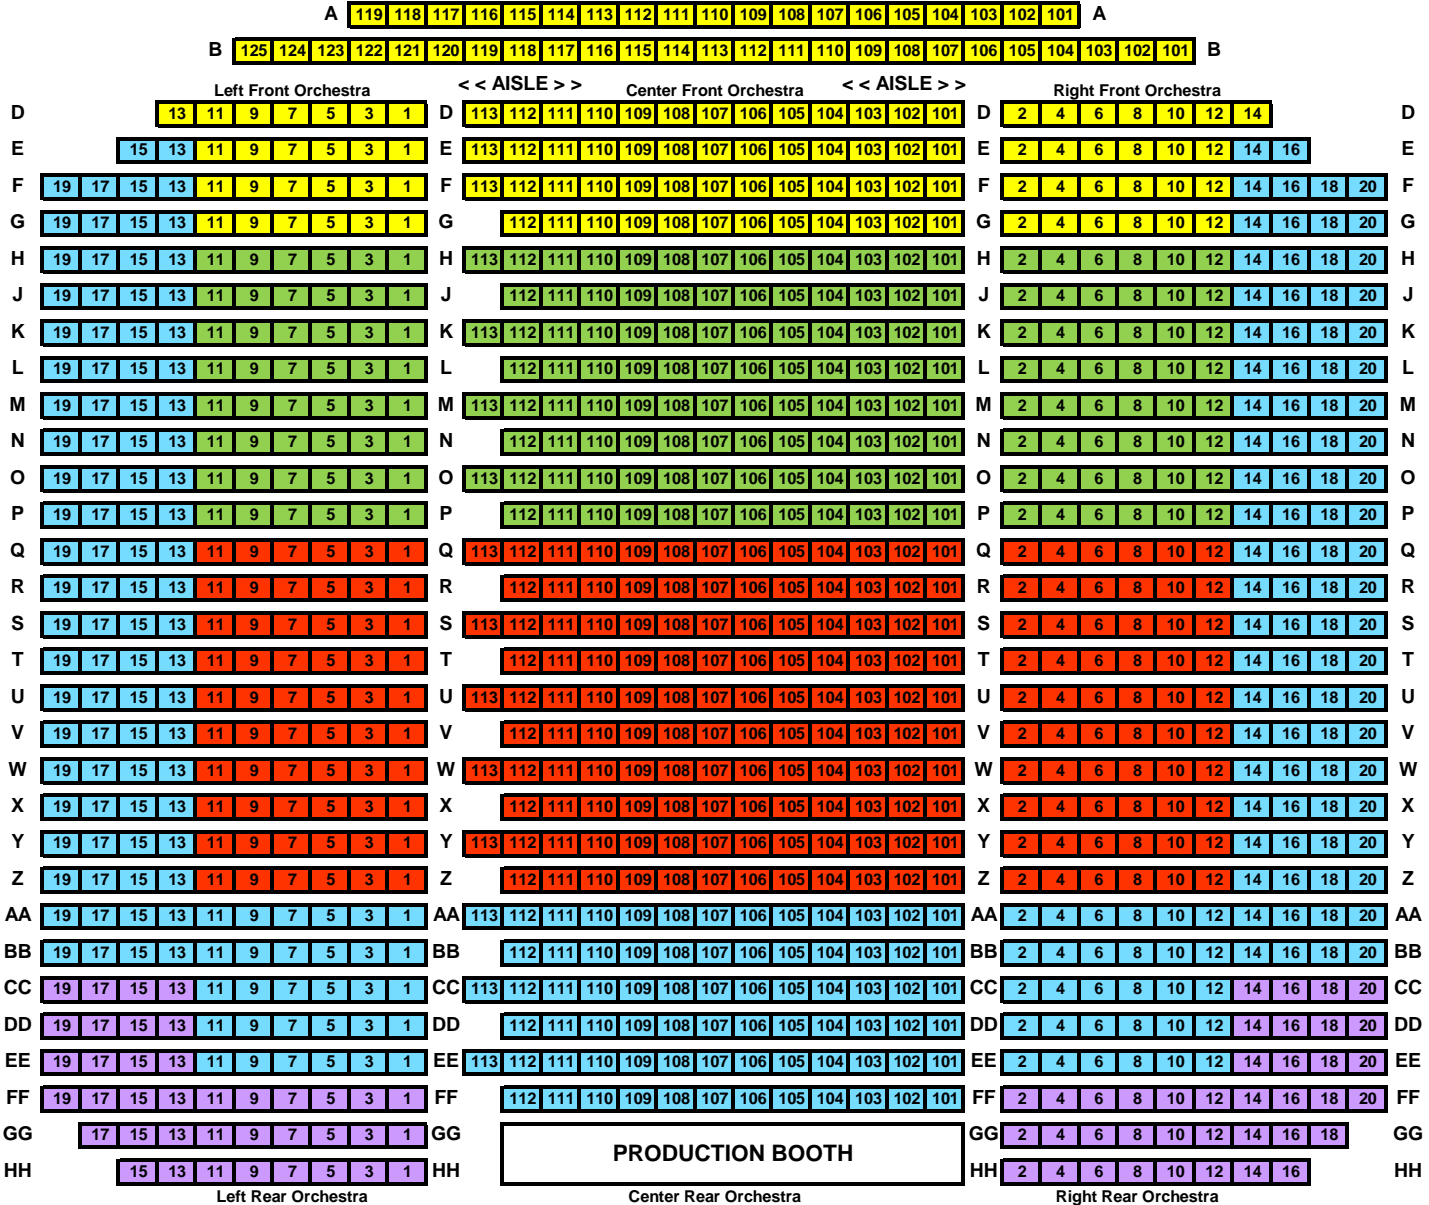

Mayo Performing Arts Center  
 100 South Street Morristown  
 Box Office: (973) 539-8008  
[www.mayoarts.org](http://www.mayoarts.org)

Gold Section - Yellow Rows	Yellow
Premium Section - Green Rows	Green
Section A - Red Rows	Red
Section B - Blue Rows	Blue
Section C - Purple Rows	Purple

**STAGE**

**Orchestra Pit**

Balcony overhang begins at Orchestra Row W.  
 Last row in Orchestra and last row in Balcony are the same distance from stage