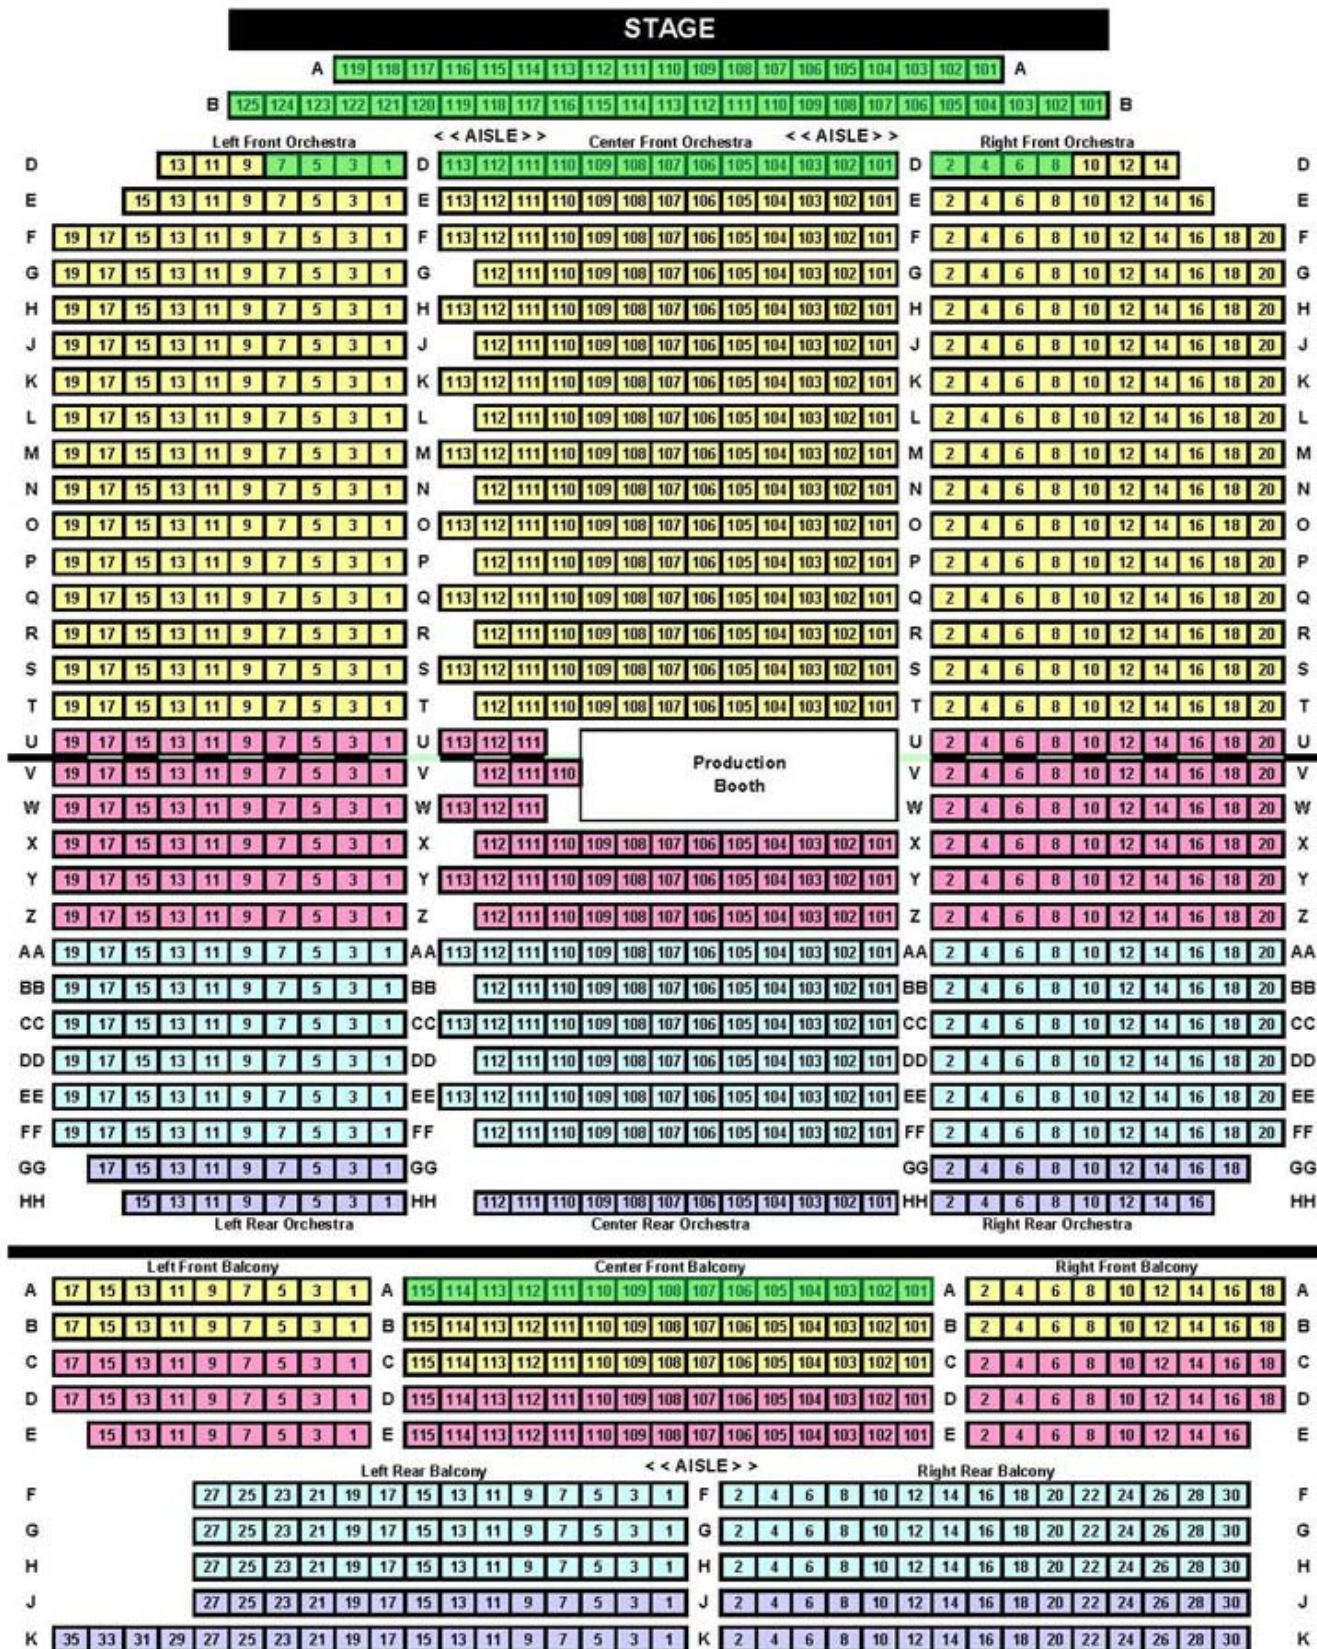

MPAC

MAYO PERFORMING ARTS CENTER

100 South Street • Morristown, NJ 07960

- Golden Circle
- Premium
- Section A
- Section B
- Section C

Box Office: 973-539-8008

No Elevator to Balcony. Balcony overhang begins at Orchestra Row W.
Last row in Orchestra and last row in Balcony are the same distance from stage