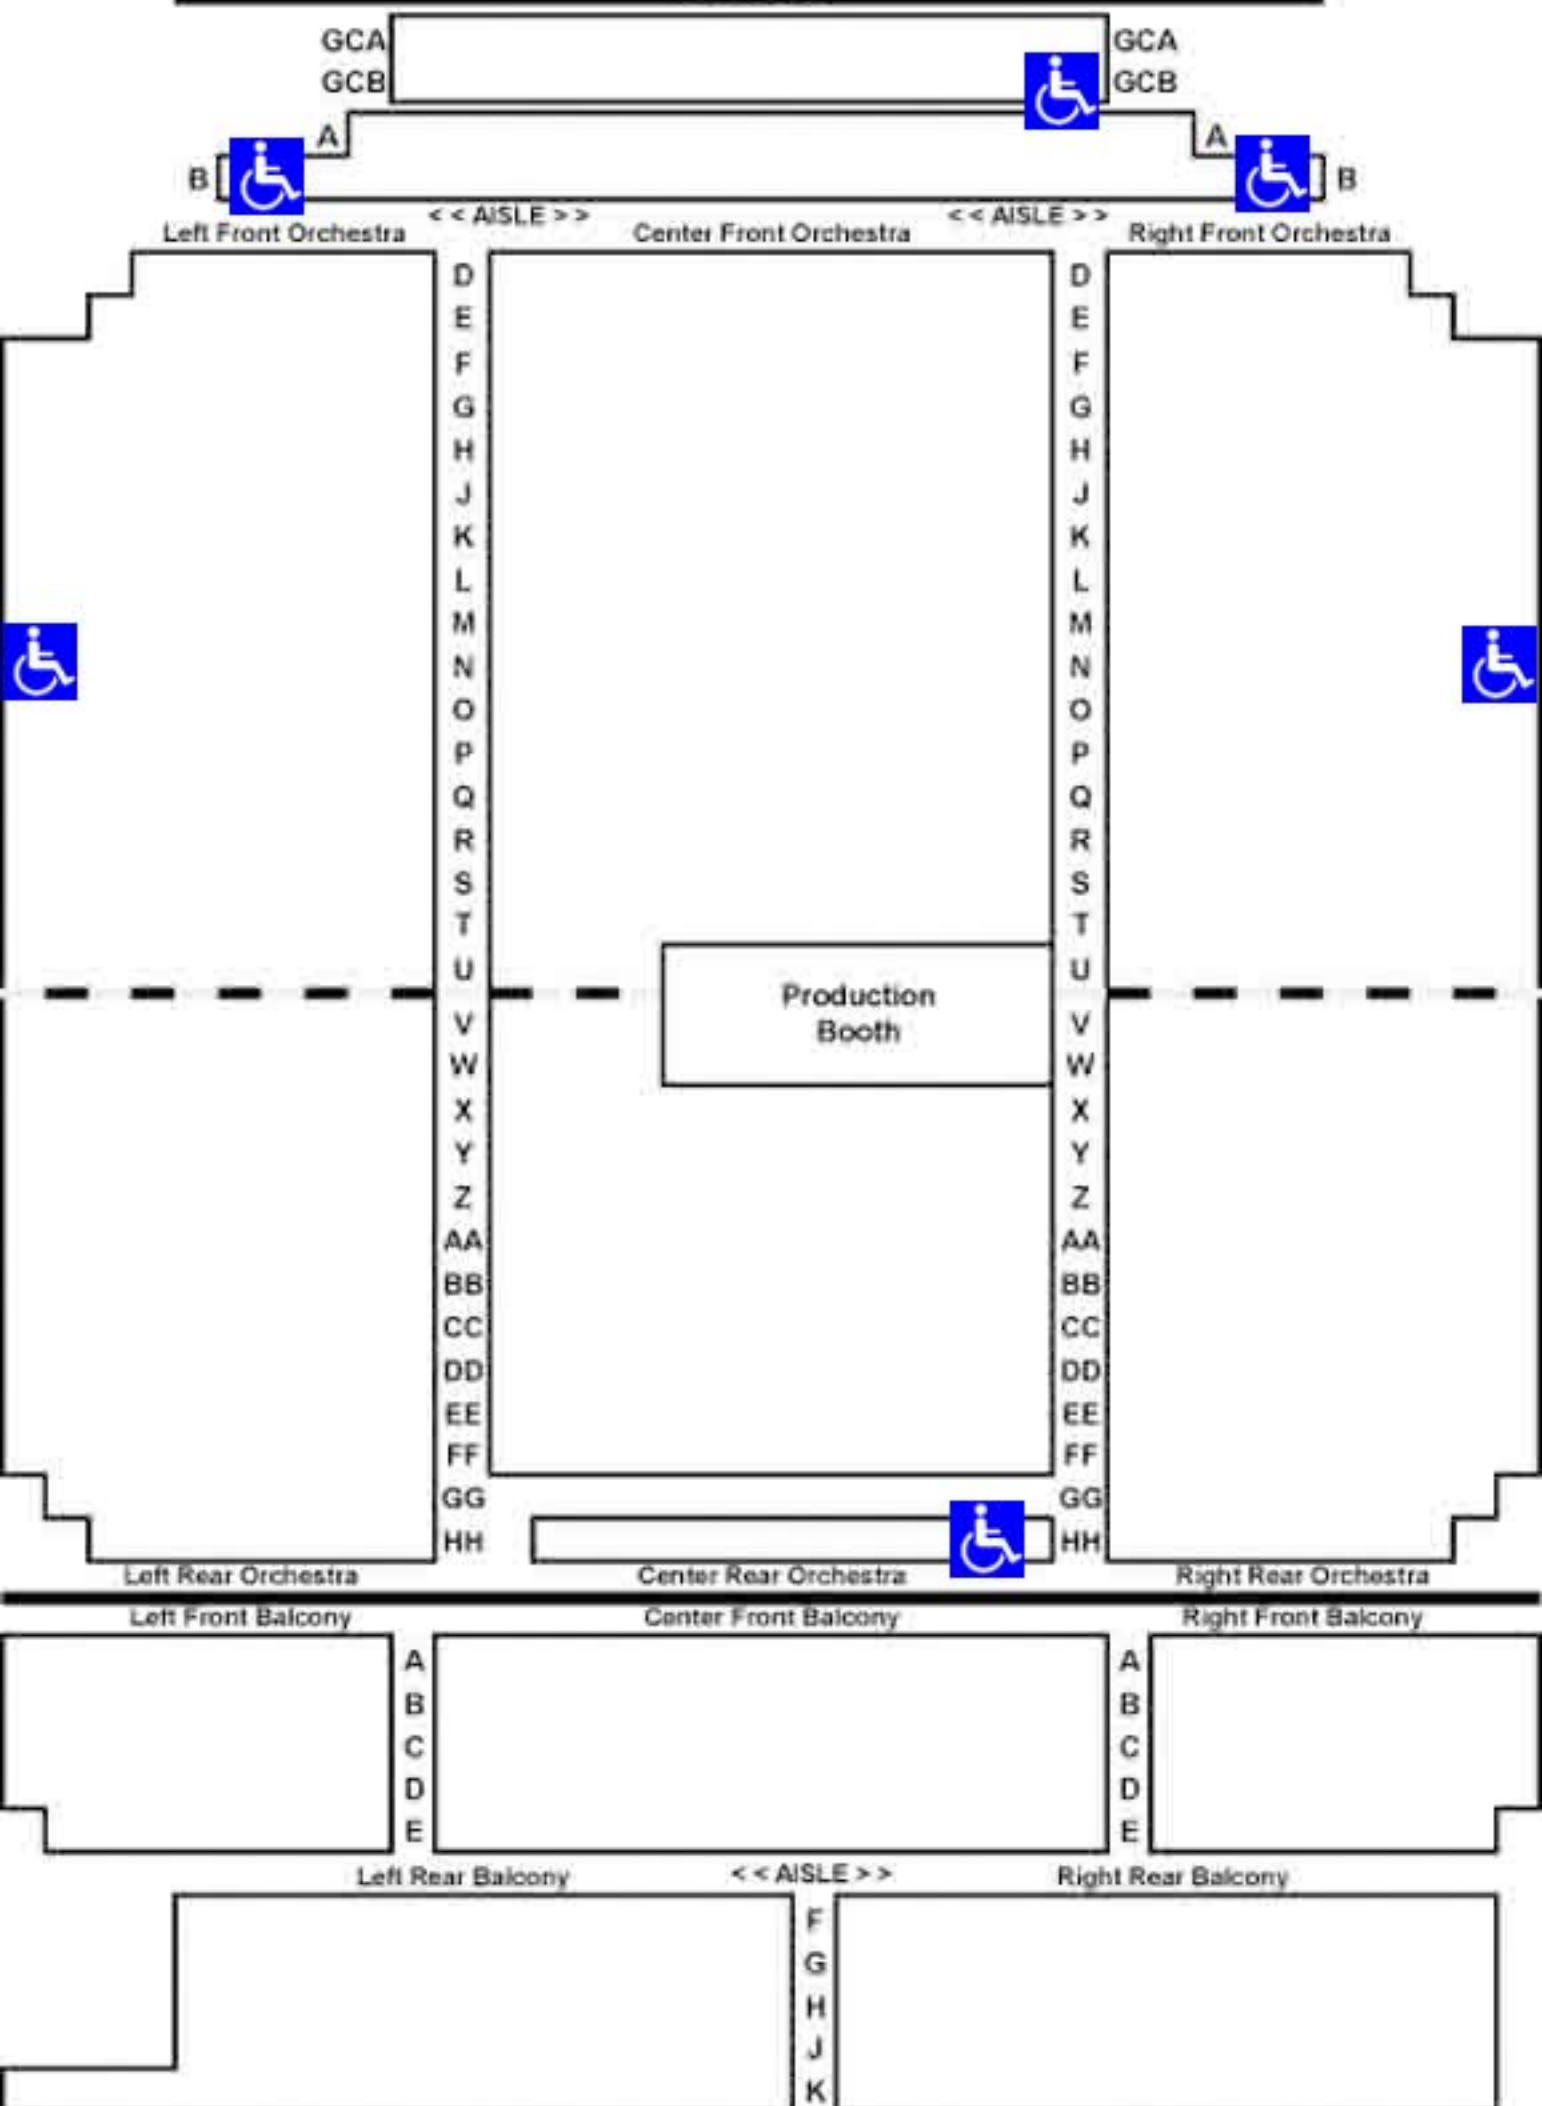

STAGE

No elevator to Balcony. Balcony overhang begins at Orchestra Row W. Last row in Orchestra and last row in Balcony are the same distance from the stage. Note: Rows GCA, GCB, A and B are not available for certain performances due to stage configuration (check with box office).