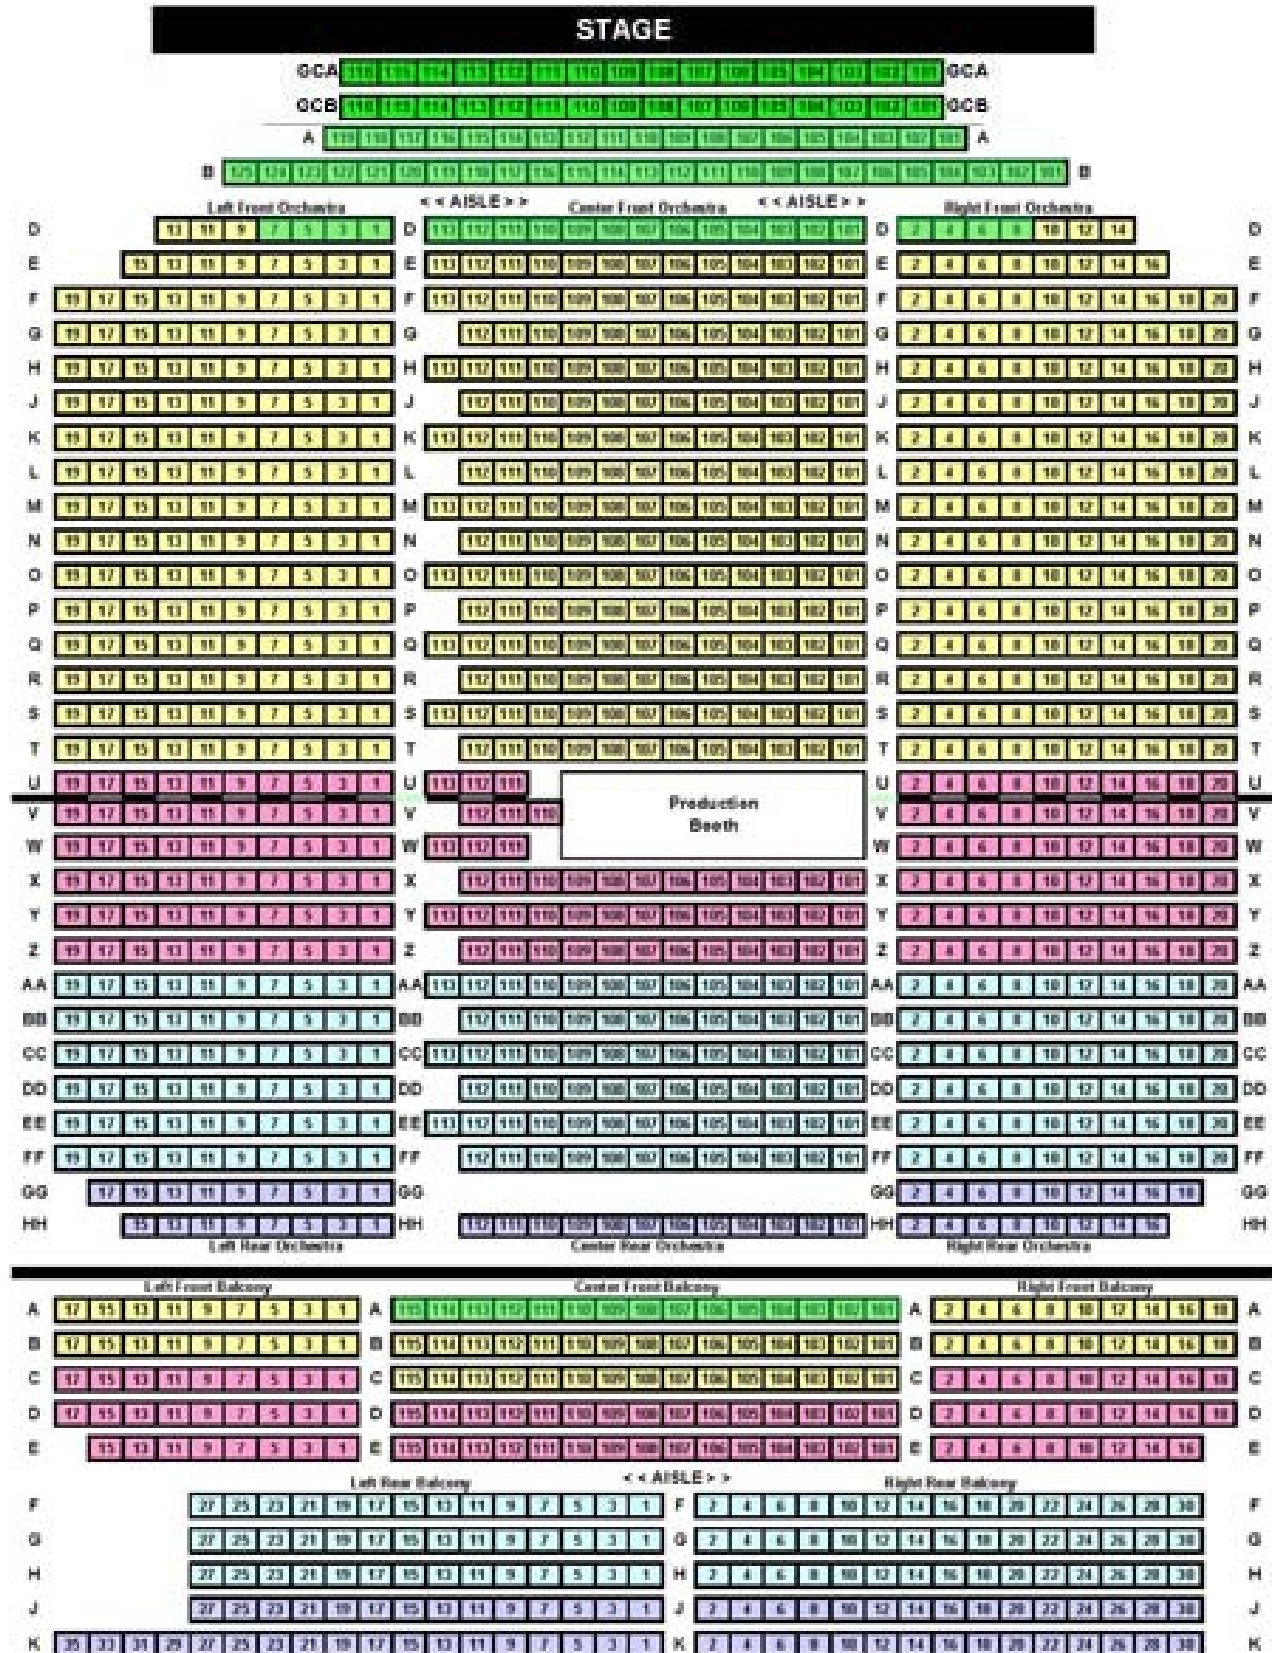

- Golden Circle
- Premium
- Section A
- Section B
- Section C

No Elevator to Balcony. Balcony overhang begins at Orchestra Row W.
Last row in Orchestra and last row in Balcony are the same distance from stage